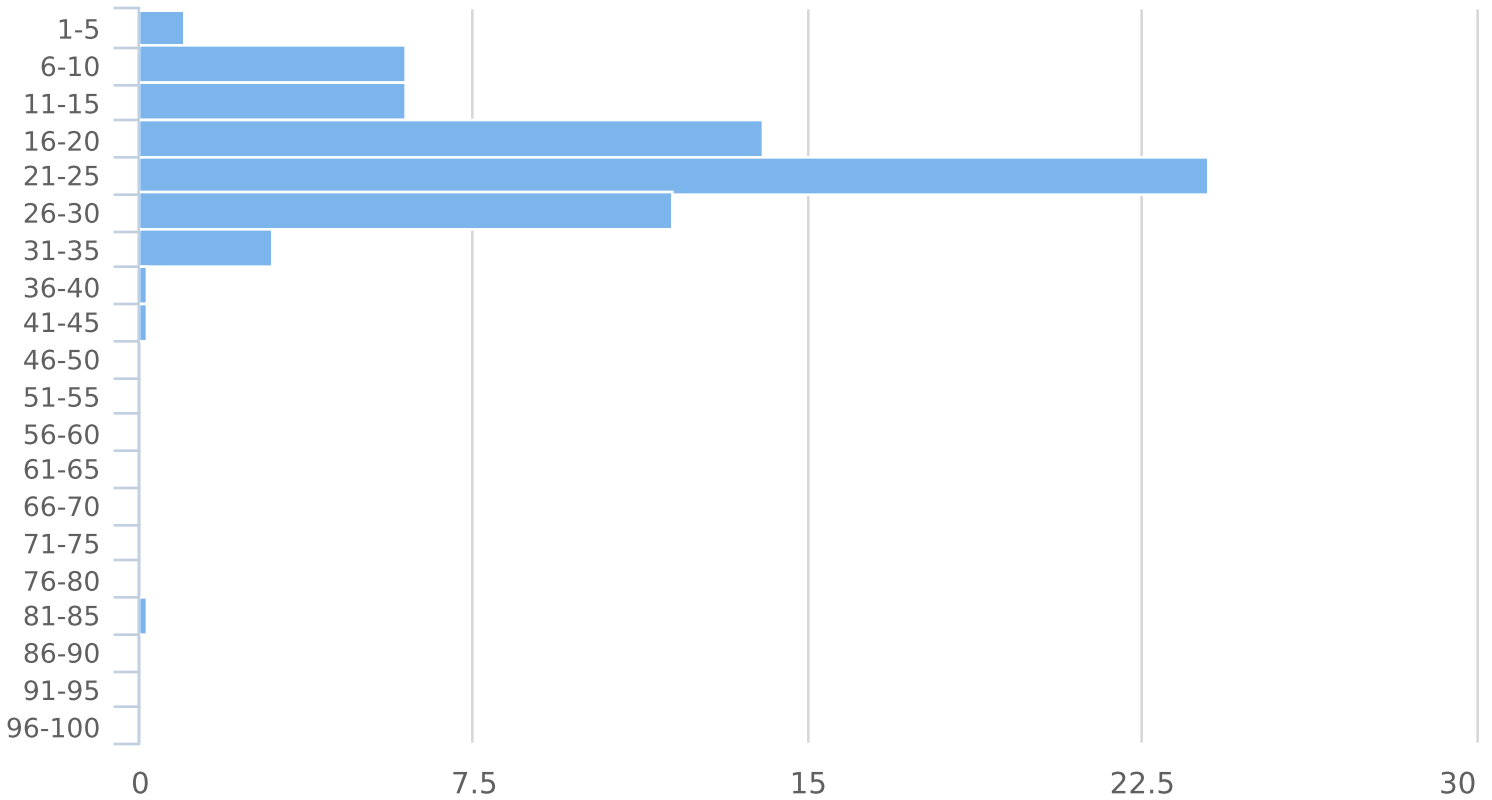

Start: 2021-03-10
End: 2021-03-17
Times: 0:00-23:59

Speed Bins: Size 5, Range 1 to 100
Time View: By Hour (Avg Volumes)

Time	1 to 5	6 to 10	11 to 15	16 to 20	21 to 25	26 to 30	31 to 35	36 to 40	41 to 45	46 to 50	51 to 55	56 to 60	61 to 65	66 to 70	71 to 75	76 to 80	81 to 85	86 to 90	91 to 95	96 to 100	Avg Speed	Avg Total
0:00	0	0	1	4	5	2	1	0	0	0	0	0	0	0	0	0	0	0	0	0	21.5	13
1:00	0	1	1	1	3	2	0	0	0	0	0	0	0	0	0	0	0	0	0	0	21.1	8
2:00	0	0	1	1	2	1	0	0	0	0	0	0	0	0	0	0	0	0	0	0	22.4	5
3:00	0	0	0	1	2	1	0	0	0	0	0	0	0	0	0	0	0	0	0	0	21.4	4
4:00	0	0	0	2	3	2	0	0	0	0	0	0	0	0	0	0	0	0	0	0	23.4	7
5:00	0	0	1	3	8	5	1	0	0	0	0	0	0	0	0	0	0	0	0	0	22.7	18
6:00	0	1	2	8	20	9	3	0	0	0	0	0	0	0	0	0	0	0	0	0	23.0	43
7:00	1	3	4	11	24	18	5	1	0	0	0	0	0	0	0	0	0	0	0	0	23.3	67
8:00	1	5	4	12	24	17	4	0	0	0	0	0	0	0	0	0	0	0	0	0	21.9	67
9:00	1	4	6	15	23	9	2	0	0	0	0	0	0	0	0	0	0	0	0	0	20.6	60
10:00	2	7	8	20	26	15	2	0	0	0	0	0	0	0	0	0	0	0	0	0	20.1	80
11:00	1	5	10	22	32	12	3	0	0	0	0	0	0	0	0	0	0	0	0	0	20.5	85
12:00	3	13	14	20	40	16	4	1	0	0	0	0	0	0	0	0	0	0	0	0	19.7	111
13:00	2	16	16	35	48	22	4	1	0	0	0	0	0	0	0	0	0	0	0	0	19.6	144
14:00	3	16	15	34	43	17	5	0	0	0	0	0	0	0	0	0	0	0	0	0	19.2	133
15:00	4	17	17	30	42	17	3	0	0	0	0	0	0	0	0	0	0	0	0	0	18.7	130
16:00	2	11	10	27	40	24	6	1	0	0	0	0	0	0	0	0	0	0	0	0	21.0	121
17:00	1	10	8	22	41	22	8	1	0	0	0	0	0	0	0	0	0	0	0	0	21.6	113
18:00	1	7	9	18	43	25	6	1	0	0	0	0	0	0	0	0	0	0	0	0	21.9	110
19:00	0	7	10	19	35	16	3	0	0	0	0	0	0	0	0	0	0	0	0	0	21.0	90
20:00	0	4	3	15	26	12	2	0	0	0	0	0	0	0	0	0	0	0	0	0	21.7	62
21:00	1	3	4	10	21	7	2	0	0	0	0	0	0	0	0	0	0	0	0	0	20.8	48
22:00	0	1	2	7	14	6	1	0	0	0	0	0	0	0	0	0	0	0	0	0	21.6	31
23:00	0	1	1	4	9	3	1	0	0	0	0	0	0	0	0	0	0	0	0	0	22.5	19
Avg	1	6	6	14	24	12	3	0	0	0	0	0	0	0	0	0	0	0	0	0	20.7	65

Start: 2021-03-10
End: 2021-03-17
Times: 0:00-23:59

Speed Bins: Size 5, Range 1 to 100
Time View: By Hour (Avg Volumes)

Avg Volume by Speed Distribution

Average Volume over Time