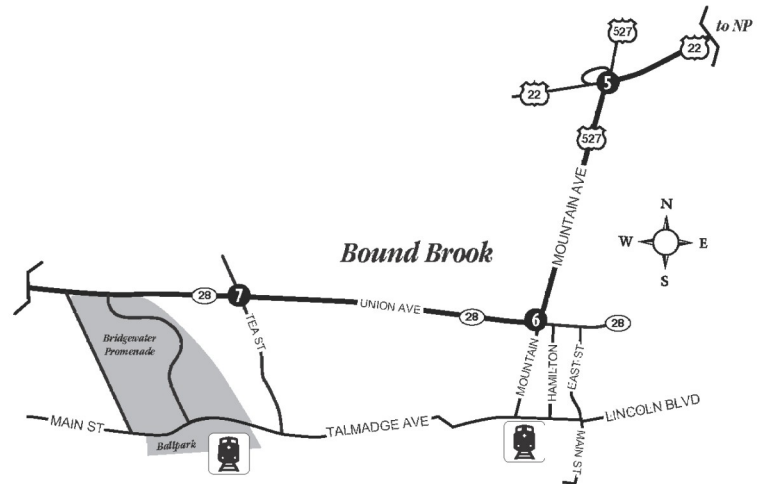

Artists

Updates on social media & www.somerset.nj.us/diversity

Sponsored by the Somerset County Board of Chosen Freeholders

FREE Shuttle Bus #2

North Plainfield
No. Plainfield High School/West End Middle School
and Bound Brook via Union Ave.

Somerset County Diversity Festival

Saturday, October 12, 2019

11am - 3pm *Rain or Shine*
20 Grove Street, Somerville

One day only! Helping you go to and from
this County sponsored event!

First Shuttle starts at 10:30am

Last Shuttle departs STOP 10 at 3:00pm

Shuttle Buses will run a constant loop during festival hours and may be flagged down along the bolded route.

Stop Town Location

| | | |
|----|------|--------------------------------------|
| 1 | NP | North Dr & Mountain Ave |
| 2 | NP | Somerset St & Greenbrook Rd |
| 3 | NP | Greenbrook Rd & West End Ave |
| 4 | NP | Greenbrook Rd & Rock Ave |
| 5 | BB | Route 22 & Mountain Ave |
| 6 | BB | Mountain Ave & Union Ave |
| 7 | BB | Union Ave & Tea St |
| 8 | Som. | Union Ave & Gaston Ave |
| 9 | Som. | Main St & Gaston Ave |
| 10 | Som. | Main St & Grove St - FESTIVAL |
| 6 | BB | Mountain Ave & Union Ave |
| 5 | BB | Route 22 & Mountain Ave |
| 11 | NP | Route 22 & West End Ave |
| 12 | NP | Route 22 & North Ave |