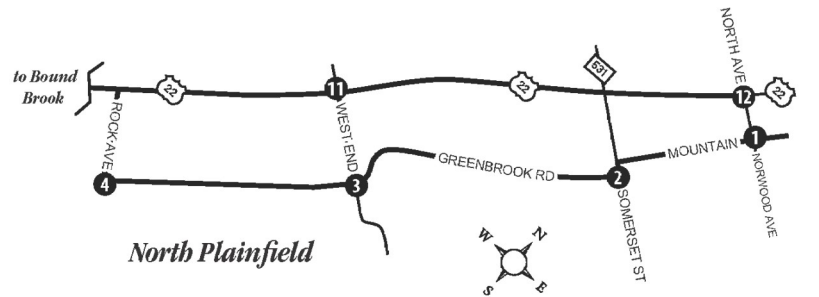

Artists

Updates on social media & www.somerset.nj.us/diversity

Sponsored by the Somerset County Board of Chosen Freeholders

FREE Shuttle Bus #2

North Plainfield
No. Plainfield High School/West End Middle School
and Bound Brook via Union Ave.

Somerset County Diversity Festival

Saturday, October 12, 2019

11am - 3pm *Rain or Shine*
20 Grove Street, Somerville

One day only! Helping you go to and from
this County sponsored event!

First Shuttle starts at 10:30am

Last Shuttle departs STOP 10 at 3:00pm

Shuttle Buses will run a constant loop during festival hours and may be flagged down along the bolded route.

Stop Town Location

| | | |
|----|------|--------------------------------------|
| 1 | NP | North Dr & Mountain Ave |
| 2 | NP | Somerset St & Greenbrook Rd |
| 3 | NP | Greenbrook Rd & West End Ave |
| 4 | NP | Greenbrook Rd & Rock Ave |
| 5 | BB | Route 22 & Mountain Ave |
| 6 | BB | Mountain Ave & Union Ave |
| 7 | BB | Union Ave & Tea St |
| 8 | Som. | Union Ave & Gaston Ave |
| 9 | Som. | Main St & Gaston Ave |
| 10 | Som. | Main St & Grove St - FESTIVAL |
| 6 | BB | Mountain Ave & Union Ave |
| 5 | BB | Route 22 & Mountain Ave |
| 11 | NP | Route 22 & West End Ave |
| 12 | NP | Route 22 & North Ave |