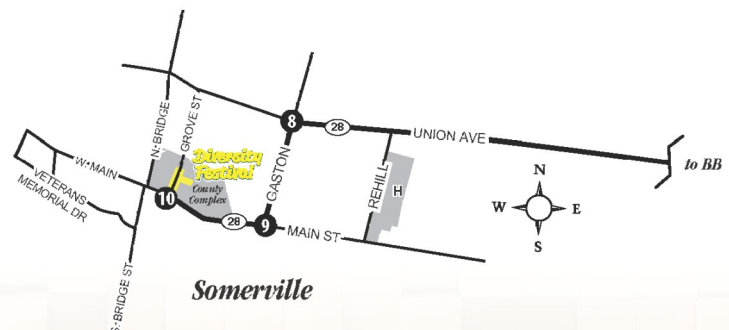

Artists

Updates on social media & www.somerset.nj.us/diversity

Sponsored by the Somerset County Board of Chosen Freeholders

FREE Shuttle Bus #2

North Plainfield
No. Plainfield High School/West End Middle School
and Bound Brook via Union Ave.

Somerset County Diversity Festival

Saturday, October 12, 2019

11am - 3pm *Rain or Shine*
20 Grove Street, Somerville

One day only! Helping you go to and from
this County sponsored event!

First Shuttle starts at 10:30am

Last Shuttle departs STOP 10 at 3:00pm

Shuttle Buses will run a constant loop during festival hours and may be flagged down along the bolded route.

Stop Town Location

| | | |
|----|------|--------------------------------------|
| 1 | NP | North Dr & Mountain Ave |
| 2 | NP | Somerset St & Greenbrook Rd |
| 3 | NP | Greenbrook Rd & West End Ave |
| 4 | NP | Greenbrook Rd & Rock Ave |
| 5 | BB | Route 22 & Mountain Ave |
| 6 | BB | Mountain Ave & Union Ave |
| 7 | BB | Union Ave & Tea St |
| 8 | Som. | Union Ave & Gaston Ave |
| 9 | Som. | Main St & Gaston Ave |
| 10 | Som. | Main St & Grove St - FESTIVAL |
| 6 | BB | Mountain Ave & Union Ave |
| 5 | BB | Route 22 & Mountain Ave |
| 11 | NP | Route 22 & West End Ave |
| 12 | NP | Route 22 & North Ave |